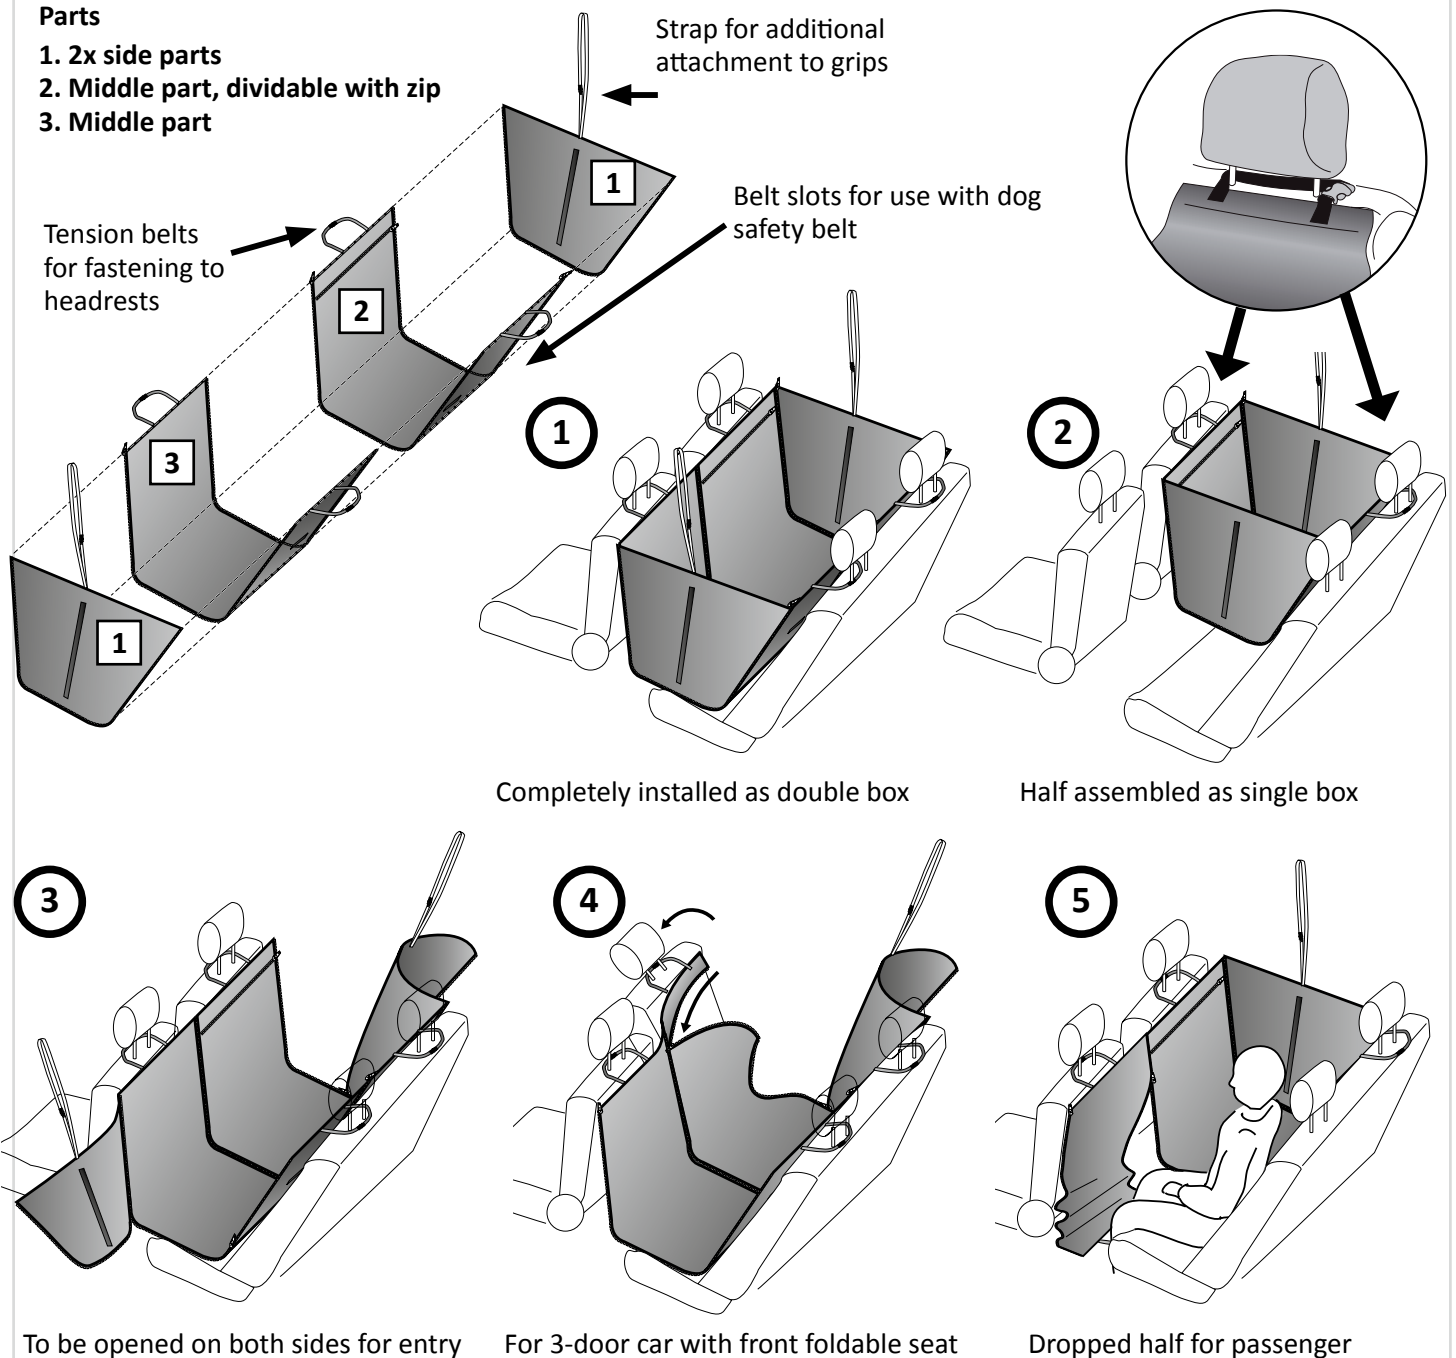

INSTALLATION INSTRUCTIONS

Product name ALLSIDE COMFORT
Product type All-round protective car blanket
Item No. 50444030
Attachment To the front and rear headrests/grips
Use For dog transport in automobiles
Transport position On rear seats only
Dimensions 155 cm x 140 cm x ca. 50 cm high
Weight 2.5 kg

Parts

1. 2x side parts
2. Middle part, dividable with zip
3. Middle part

Safety notice: Always transport your dog on the rear seats and secure it properly - preferably behind the unoccupied front passenger seat!
Care and cleaning: Remove any accumulated dirt and hair, and use neutral soapy water to wash all the fasteners and the protective blanket occasionally.
Important notice: Regularly inspect your ALLSIDE COMFORT protective blanket (visually) for damages or wear and tear and replace if necessary!